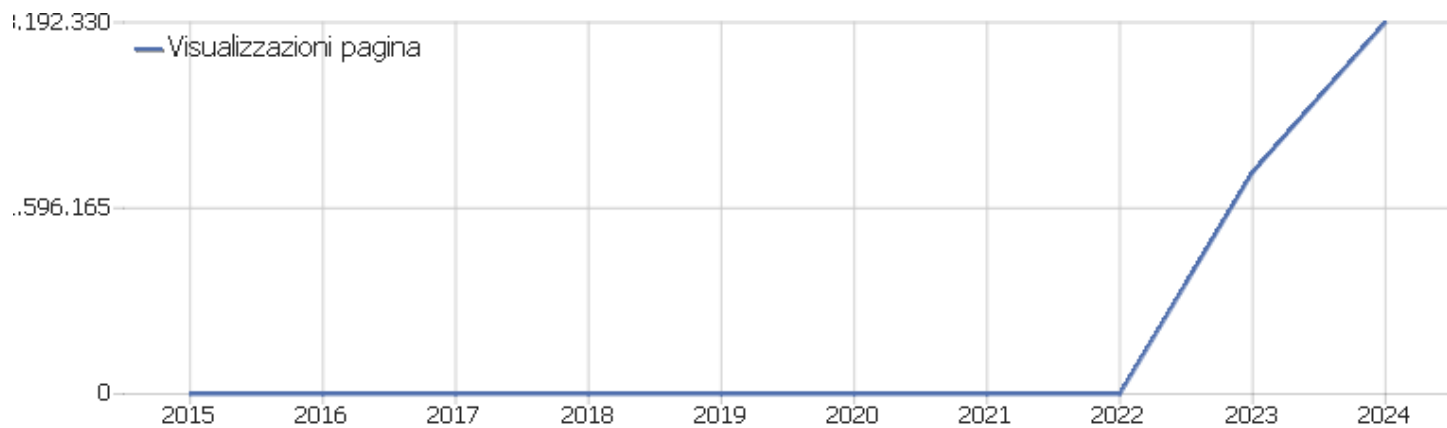

Azioni - Metriche principali

Nome	Valore
Visualizzazioni pagina	3.192.330
Visualizzazioni uniche	2.628.310
Download	1.242
Download Unici	1.028
Outlinks (link esterni)	392.610
Link esterni unici	317.289
Ricerche	65.186
Parole chiave uniche	3.177
Tempo medio di generazione	0,07s